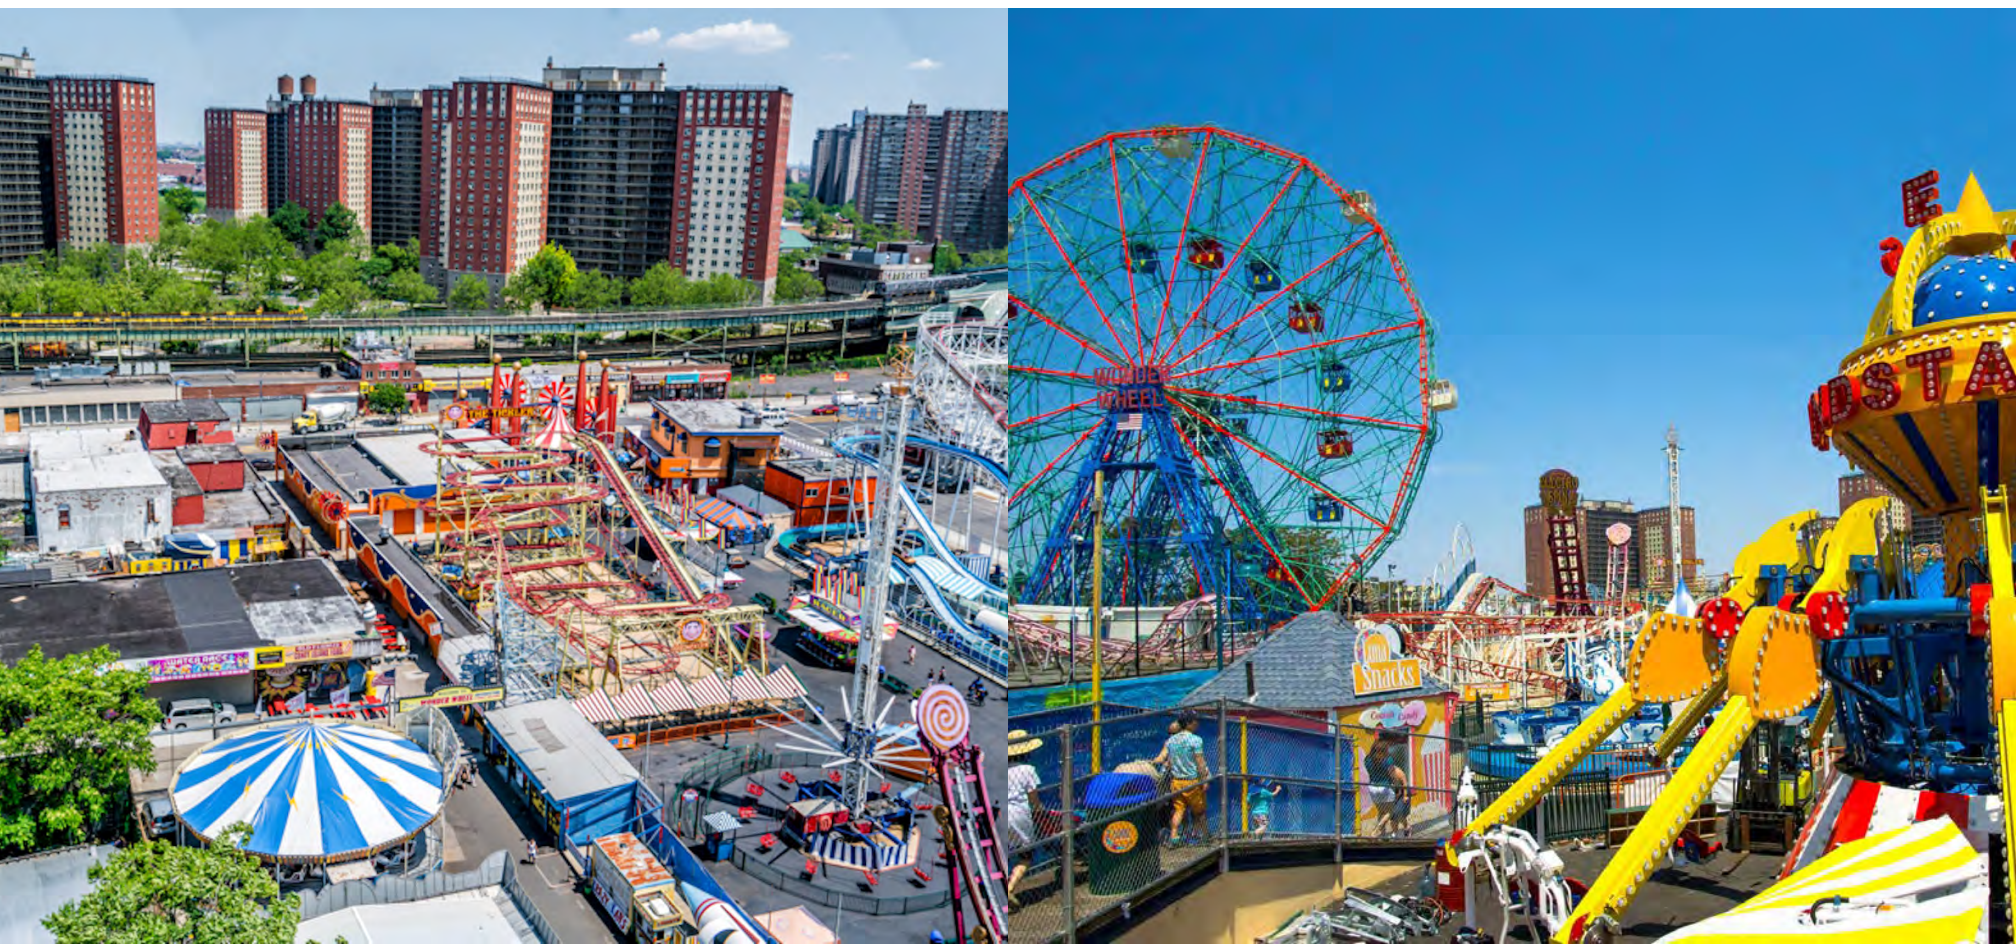

Building With Confidence

Luna Park

Coney Island, Brooklyn, NY

Scream Zone

Coney Island, Brooklyn, NY

Riverside Park South - Phase 6 New York, NY

143 1/2 River Road

139-143 Old River Road
Edgewater, New Jersey